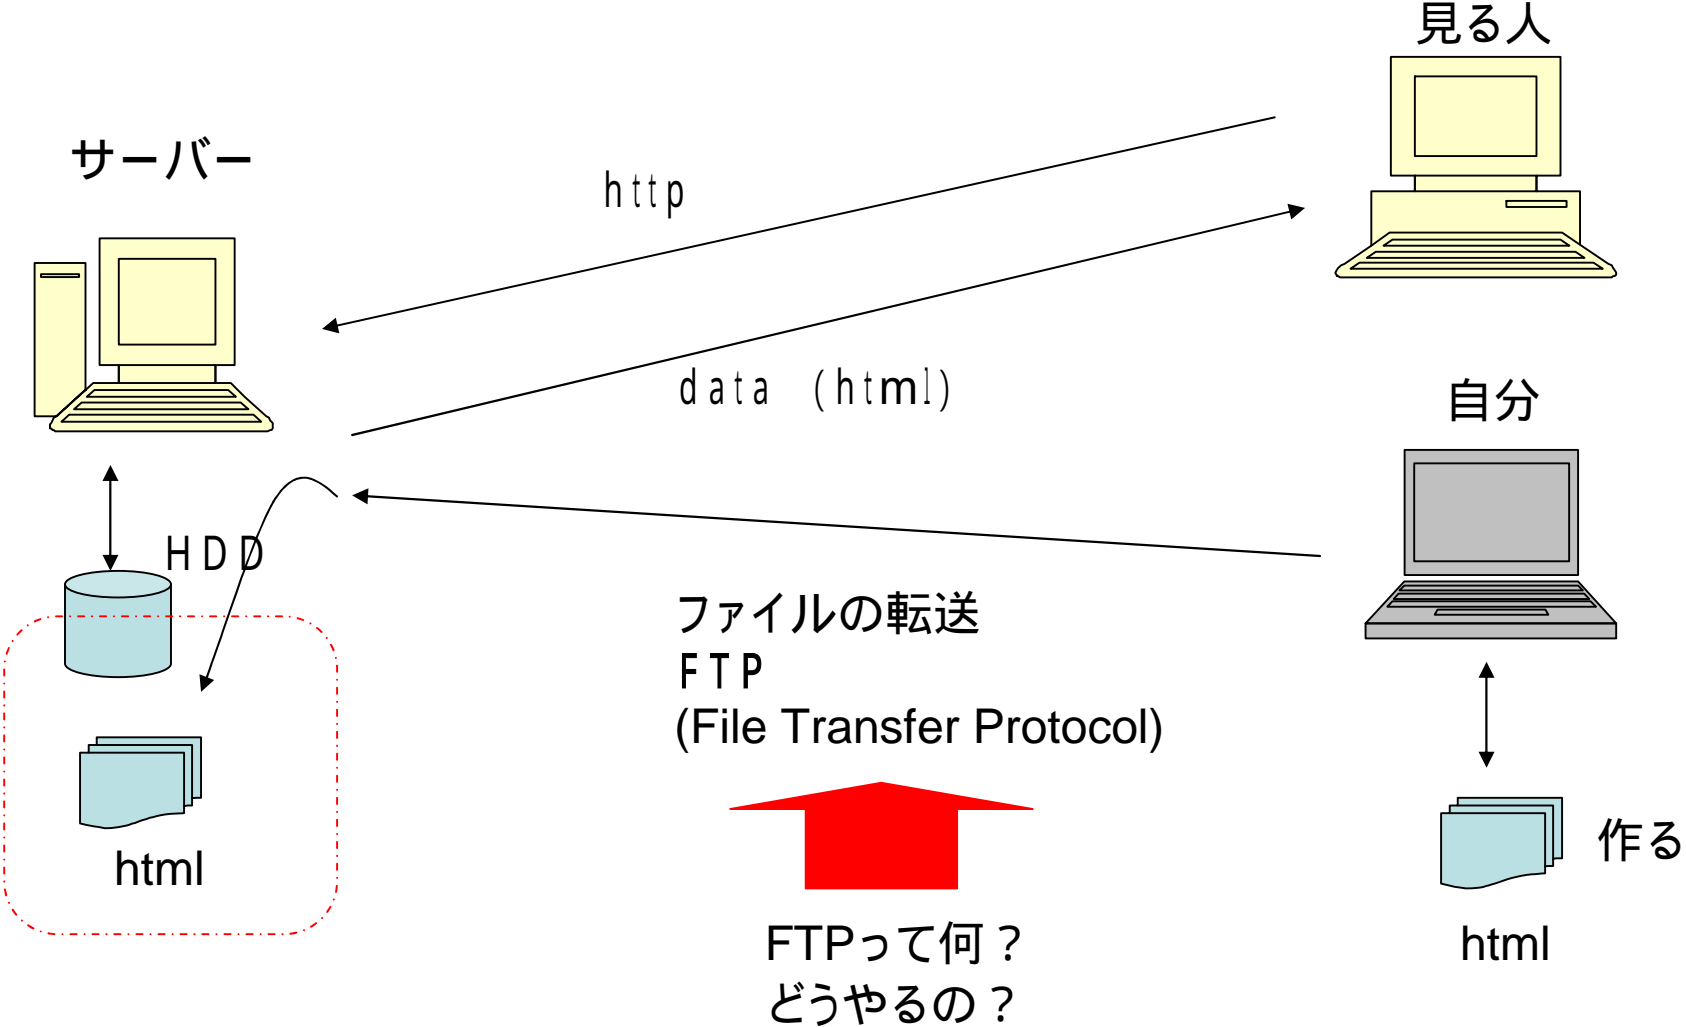

Home Pageの表示とFTP